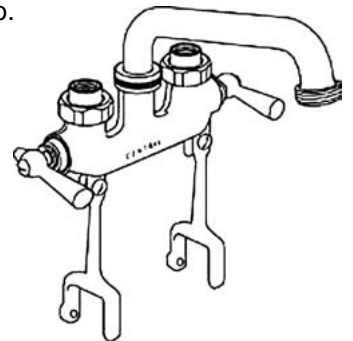

Laundry Faucet

Part No.
0468

WE HAVE CENTRAL BRASS RENEWAL PARTS "ON THE SHELF"