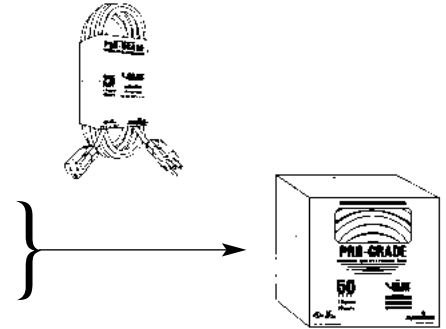

ELECTRIC CORD ELECTRICAL ACCESSORIES

PRO-GRADE Extension Cords

SJTW, Quick Check®

Part Number Cat. No.-Ft.-Color	AWG	Amps	Watts
C-3444-015-YP	14/3	15	1875
C-3444-025-YP	14/3	15	1875
C-3444-050-YP	14/3	15	1875
C-3444-100-YP	14/3	13	1625
C-3442-025-YP	12/3	15	1875
C-3442-050-YP	12/3	15	1875
C-3442-100-YP	12/3	15	1875
C-3440-050-YP	10/3	15	1875
C-3440-100-YP	10/3	15	1875