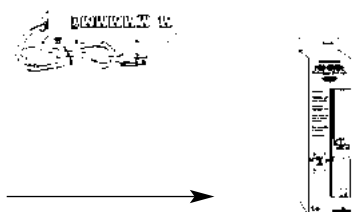

Surge Protector

Part Number Cat. No.-Ft.-Color	Joules	Description	Clamping Voltage
A-1396-015-YP	420	6-Outlet Metal, 15 foot Cord	400