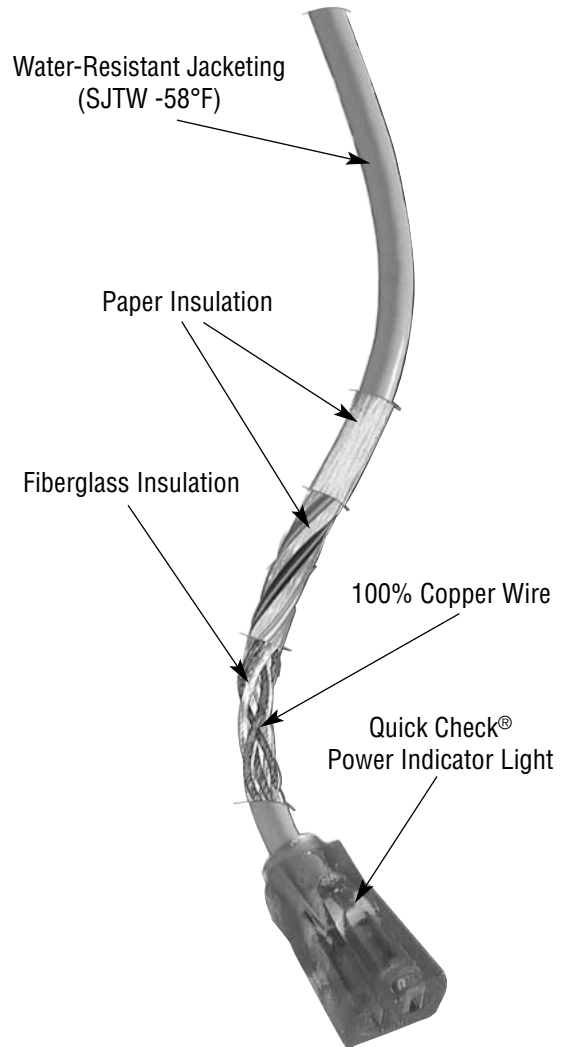

MAXIMUM FLEXIBILITY

When the cold weather hits, there's nothing worse than a stiff, tangled extension cord. PRO-GRADE's SJTW jacketing and high-quality inner insulation allows maximum flexibility in temperatures to -58°F (-50°C). These materials also make PRO-GRADE cords extremely water-resistant.

MAXIMUM UTILITY

PRO-GRADE cords are available with 12, 14, and 10 AWG wire so there's a cord to handle any job. You can also choose from a broad line of companion products including a portable GFCI, a three-outlet power block adapter, a work light, power centers and surge protectors, and even 250' spools of wire. The PRO-GRADE program provides a complete line of professional-quality products, all backed up with a lifetime warranty.

QUICK CHECK® POWER INDICATOR LIGHT

When PRO-GRADE cords are connected to a power source, the Quick Check light in the cord's receptacle glows. This tells you that the cord is "live" and adds a level of safety and convenience that ordinary cords can't offer. The Quick Check light glows with a bluish tint that makes it visible even in direct sunlight.

- EXTENSION CORDS
  - U-Ground Connectors
  - Power Block Connectors
  - Locking Connectors
- ACCESSORIES
  - Power Block Adapter
  - Portable GFCI
  - Power Centers
  - Surge Protector
  - Work Light

LIFETIME WARRANTY

If this extension cord fails due to a manufacturer's defect, return it to Pacific Electricord Co. for replacement at no charge.