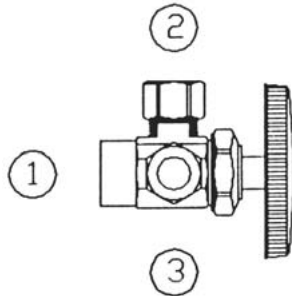

FLUIDYNE ANSONIA PLUMBING PRODUCTS

CHROME STOPS DUAL OUTLET STOPS

THREADED (IPS) DUAL OUTLET STOPS

Part No.	Description	Inlet	Outlet/Outlet
A200 DO	R1501R	3/8" F.I.P.	3/8" O.D. / 3/8" O.D.
A201 DO	R1701LR/664CLR	1/2" F.I.P.	3/8" O.D. / 3/8" O.D.

COMPRESSION INLET DUAL OUTLET STOPS

Part No.	Description	Inlet	Outlet/Outlet
A212 DO	CR1901LR/C660LR	1/2" Nom.	3/8" O.D. / 3/8" O.D.
A212 DODIM		1/2" Nom.	3/8" O.D. / 1/4" O.D.

SWEAT INLET DUAL OUTLET STOPS

Part No.	Description	Inlet	Outlet/Outlet
A208 DO	R1901LR/SC660LR	1/2" Nom. Swt.	3/8" O.D. / 3/8" O.D.

CPVC INLET DUAL OUTLET STOPS

Part No.	Description	Inlet	Outlet/Outlet
A212 DDCPVC		1/2" Nom. CPVC	3/8" O.D. / 3/8" O.D.

BARB STOPS FOR PEX PIPING

Angle

Part No.	Barb Inlet	Compr. Outlet
A270PX	1/2" Nom. Pex (1/2" I.D.)	3/8" O.D.
A270DIMPX	1/2" Nom. Pex (1/2" I.D.)	1/4" O.D.

Straight

Part No.	Barb Inlet	Compr. Outlet
A272PX	1/2" Nom. Pex (1/2" I.D.)	3/8" O.D.
A276PX	1/2" Nom. Pex (1/2" I.D.)	1/2" M.I.P.

BARB TO BARB—LINE STOPS

Straight

Part No.	Barb Inlet	Compr. Outlet
A274PX	1/2" Nom. Pex (1/2" I.D.)	1/2" Nom. Poly (1/2" I.D.)

SMOOTH COPPER CLOSET RISERS

RISER w/INSERT GASKET NOSEPIECE

Part No.	Description	Size	Length
A420	1-12DL / N612	3/8" O.D.	12"
A415		3/8" O.D.	15"
A421	1-20DL / N620	3/8" O.D.	20"
A422	3-12DL / N812	1/2" O.D.	12"
A423	3-20DL / N820	1/2" O.D.	20"

PEX RISER TUBES

Lavatory

Part No.	Description	Size	Length
A400PX	P1-12A	3/8" O.D.	12"
A401PX	P1-15A	3/8" O.D.	15"
A402PX	P1-20A	3/8" O.D.	20"
A403PX	P1-30A	3/8" O.D.	30"
A404PX	P1-36A	3/8" O.D.	36"
A405PX	P3-12A	1/2" O.D.	12"
A406PX	P3-20A	1/2" O.D.	20"

Closet

Part No.	Description	Size	Length
A420PX	P1-12DL	3/8" O.D.	12"
A415PX	P1-15PL	3/8" O.D.	15"
A421PX	P1-20DL	3/8" O.D.	20"
A422PX	P3-12DL	1/2" O.D.	12"
A423PX	P3-20DL	1/2" O.D.	20"

POLY RISER TUBES

Lavatory

Part No.	Description	Size	Length
A400PL		3/8" O.D.	12"
A402PL		3/8" O.D.	20"
A403PL		3/8" O.D.	30"
A404PL		3/8" O.D.	36"

Closet

Part No.	Description	Size	Length
A420PL		3/8" O.D.	12"
A421PL		3/8" O.D.	20"