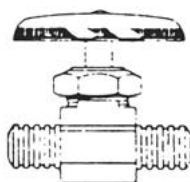

FLUIDYNE ANSONIA PLUMBING PRODUCTS

CHROME STOPS DUAL OUTLET STOPS

THREADED (IPS) DUAL OUTLET STOPS

Part No.	Description	Inlet	Outlet/Outlet
A200 DO	R1501R	3/8" F.I.P.	3/8" O.D. / 3/8" O.D.
A201 DO	R1701LR/664CLR	1/2" F.I.P.	3/8" O.D. / 3/8" O.D.

COMPRESSION INLET DUAL OUTLET STOPS

Part No.	Description	Inlet	Outlet/Outlet
A212 DO	CR1901LR/C660LR	1/2" Nom.	3/8" O.D. / 3/8" O.D.
A212 DODIM		1/2" Nom.	3/8" O.D. / 1/4" O.D.

SWEAT INLET DUAL OUTLET STOPS

Part No.	Description	Inlet	Outlet/Outlet
A208 DO	R1901LR/SC660LR	1/2" Nom. Swt.	3/8" O.D. / 3/8" O.D.

CPVC INLET DUAL OUTLET STOPS

Part No.	Description	Inlet	Outlet/Outlet
A212 DDCPVC		1/2" Nom. CPVC	3/8" O.D. / 3/8" O.D.

BARB STOPS FOR PEX PIPING

Angle

Part No.	Barb Inlet	Compr. Outlet
A270PX	1/2" Nom. Pex (1/2" I.D.)	3/8" O.D.
A270DIMPX	1/2" Nom. Pex (1/2" I.D.)	1/4" O.D.

Straight

Part No.	Barb Inlet	Compr. Outlet
A272PX	1/2" Nom. Pex (1/2" I.D.)	3/8" O.D.
A276PX	1/2" Nom. Pex (1/2" I.D.)	1/2" M.I.P.

BARB TO BARB—LINE STOPS

Straight

Part No.	Barb Inlet	Compr. Outlet
A274PX	1/2" Nom. Pex (1/2" I.D.)	1/2" Nom. Poly (1/2" I.D.)

SMOOTH COPPER CLOSET RISERS

RISER w/INSERT GASKET NOSEPIECE

Part No.	Description	Size	Length
A420	1-12DL / N612	3/8" O.D.	12"
A415		3/8" O.D.	15"
A421	1-20DL / N620	3/8" O.D.	20"
A422	3-12DL / N812	1/2" O.D.	12"
A423	3-20DL / N820	1/2" O.D.	20"

PEX RISER TUBES

Lavatory

Part No.	Description	Size	Length
A400PX	P1-12A	3/8" O.D.	12"
A401PX	P1-15A	3/8" O.D.	15"
A402PX	P1-20A	3/8" O.D.	20"
A403PX	P1-30A	3/8" O.D.	30"
A404PX	P1-36A	3/8" O.D.	36"
A405PX	P3-12A	1/2" O.D.	12"
A406PX	P3-20A	1/2" O.D.	20"

Closet

Part No.	Description	Size	Length
A420PX	P1-12DL	3/8" O.D.	12"
A415PX	P1-15PL	3/8" O.D.	15"
A421PX	P1-20DL	3/8" O.D.	20"
A422PX	P3-12DL	1/2" O.D.	12"
A423PX	P3-20DL	1/2" O.D.	20"

POLY RISER TUBES

Lavatory