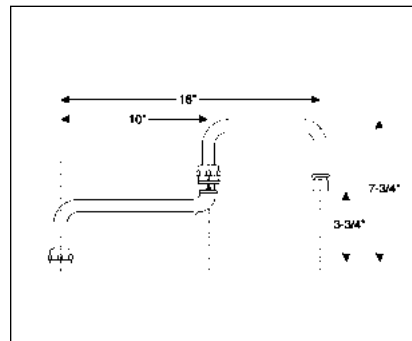

Model S0012

WE STOCK MOEN CARTRIDGES AND ALL OTHER MOEN REPLACEMENT PARTS