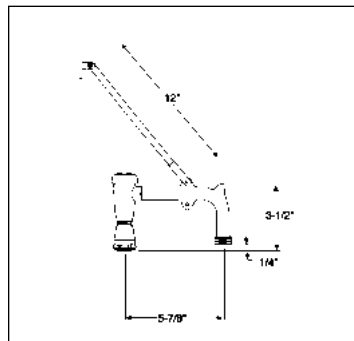

Model SV012