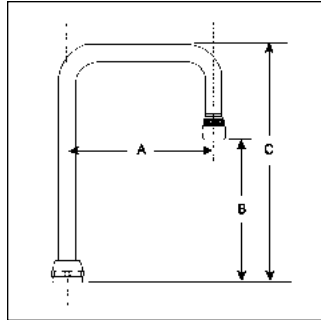

**8820** with waste

**8800** without waste  
**8810** with grid strainer

**8420** with waste

**8400** without waste  
**425** with grid strainer

**Two Handle Valve for the Bath–Metal**

**8207**

**Pressure-Balancing Valves for the Bath – Metal**

**8325†** without stops  
**8375** with stops

**8339†** without stops  
**8389†** with stops

**8348**

**8344**

**8350**

**8320** without stops  
**8370** with stops

† ADA symbol applies to shower valve control only.

**MOEN SPOUTS**  
 Buy it for looks Buy it for life.

**Sani-Stream Spouts for Heavy Commercial Faucets**

Part No.	A	B	C
S0001	6"	3-3/4"	7-3/8"
S0002	6"	5"	9-1/8"
S0003	6"	5-3/4"	9-3/4"
S0004	6"	8-1/2"	12-3/8"
S0005	6"	16-3/4"	20-5/8"
S0006*	8"	- 3/4"	3-1/8"
S0007	8"	6"	9-3/4"
S0008*	10"	- 3/8"	3-1/8"
S0009	10"	5-3/4"	9-3/4"
S0010*	12"	- 1/2"	3-1/8"
S0011	12"	6"	9-3/4"