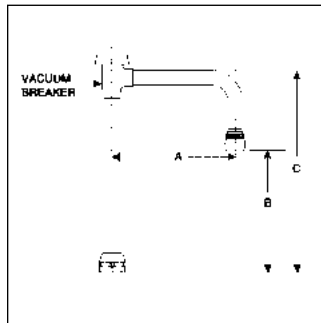

Vacuum Breaker Models

Part No.	A	B	C
SV001	6"	3-3/4"	8-1/2"
SV003	6"	5-3/4"	10-1/2"
SV004	6"	8-7/8"	13-1/2"
SV005	6"	17"	21-3/4"
SV006	8"	- 1/2"	4"
SV007	8"	5-3/4"	10-1/2"
SV008	10"	- 1/2"	4"
SV009	10"	5-5/8"	10-1/2"
SV010	12"	- 1/2"	4"
SV011	12"	6"	10-1/2"